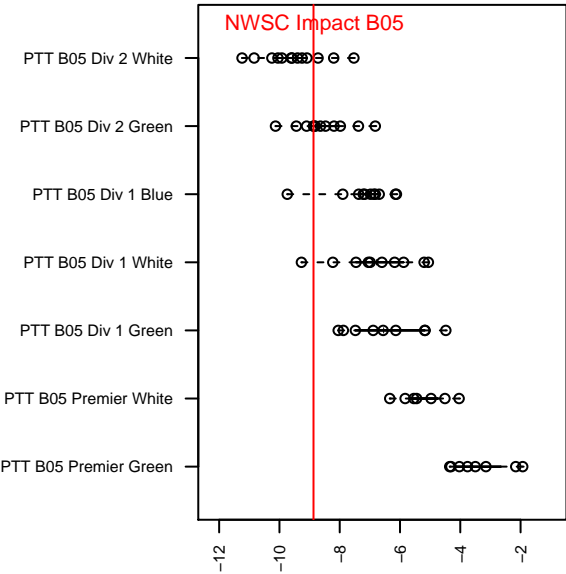

NWSC Impact B05

Northwest Soccer Club
 Beaverton, OR
 B05 total strength=404
 attack=0.41 defense=0.16
 fall league = PTT B05 Div 2 Green
 spr league = Spr OYS B05 Div 2 Green

alt names used:
 NSC U12B Impact
 NSC 05B Impact
 NSC 05B Impact
 NSC 05B Impact

Venues played:
 2016 Chinook Cup Silver U12
 2016 PTT B05 Division 2 Green
 2016 OYS Founders Cup B05
 2016 Spr OYS B05 Division 2 Green

NWSC Impact B05
 Dots are actual minus expected GF (blue circles) and GA (red triangles).
 Blue line is smoothed change in attack strength. Red is smoothed change in defense strength.

**attack and defense variance (black dot)
relative to other teams
and top 10 in region**

**attack and defense rating
relative to others at age
and all opponents in last 13 months**

Performance relative to 13 month average